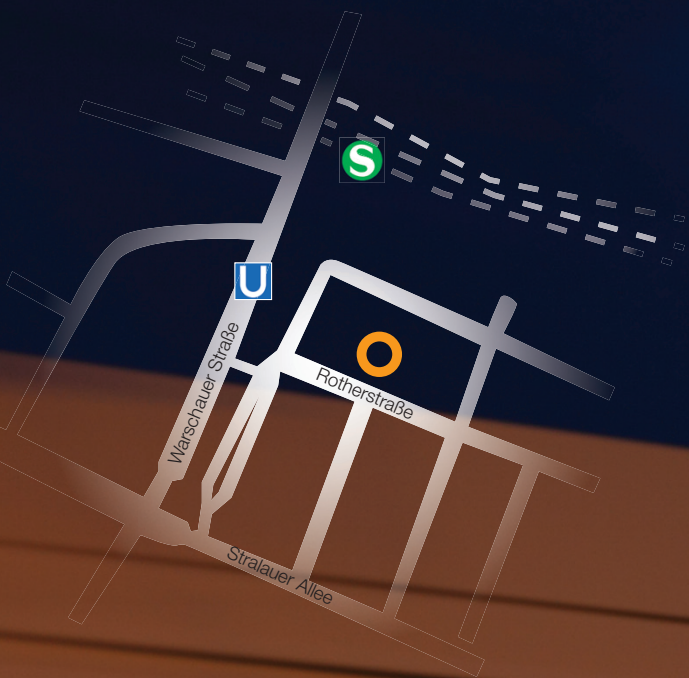

How to find us

 BASF Services Europe GmbH

 Warschauer Straße

 Warschauer Straße

Contact

BASF Services Europe GmbH
Rotherstraße 11
10245 Berlin

We are happy to answer your questions:
Phone 00800 33 0000 33
E-Mail jobs@basf.com